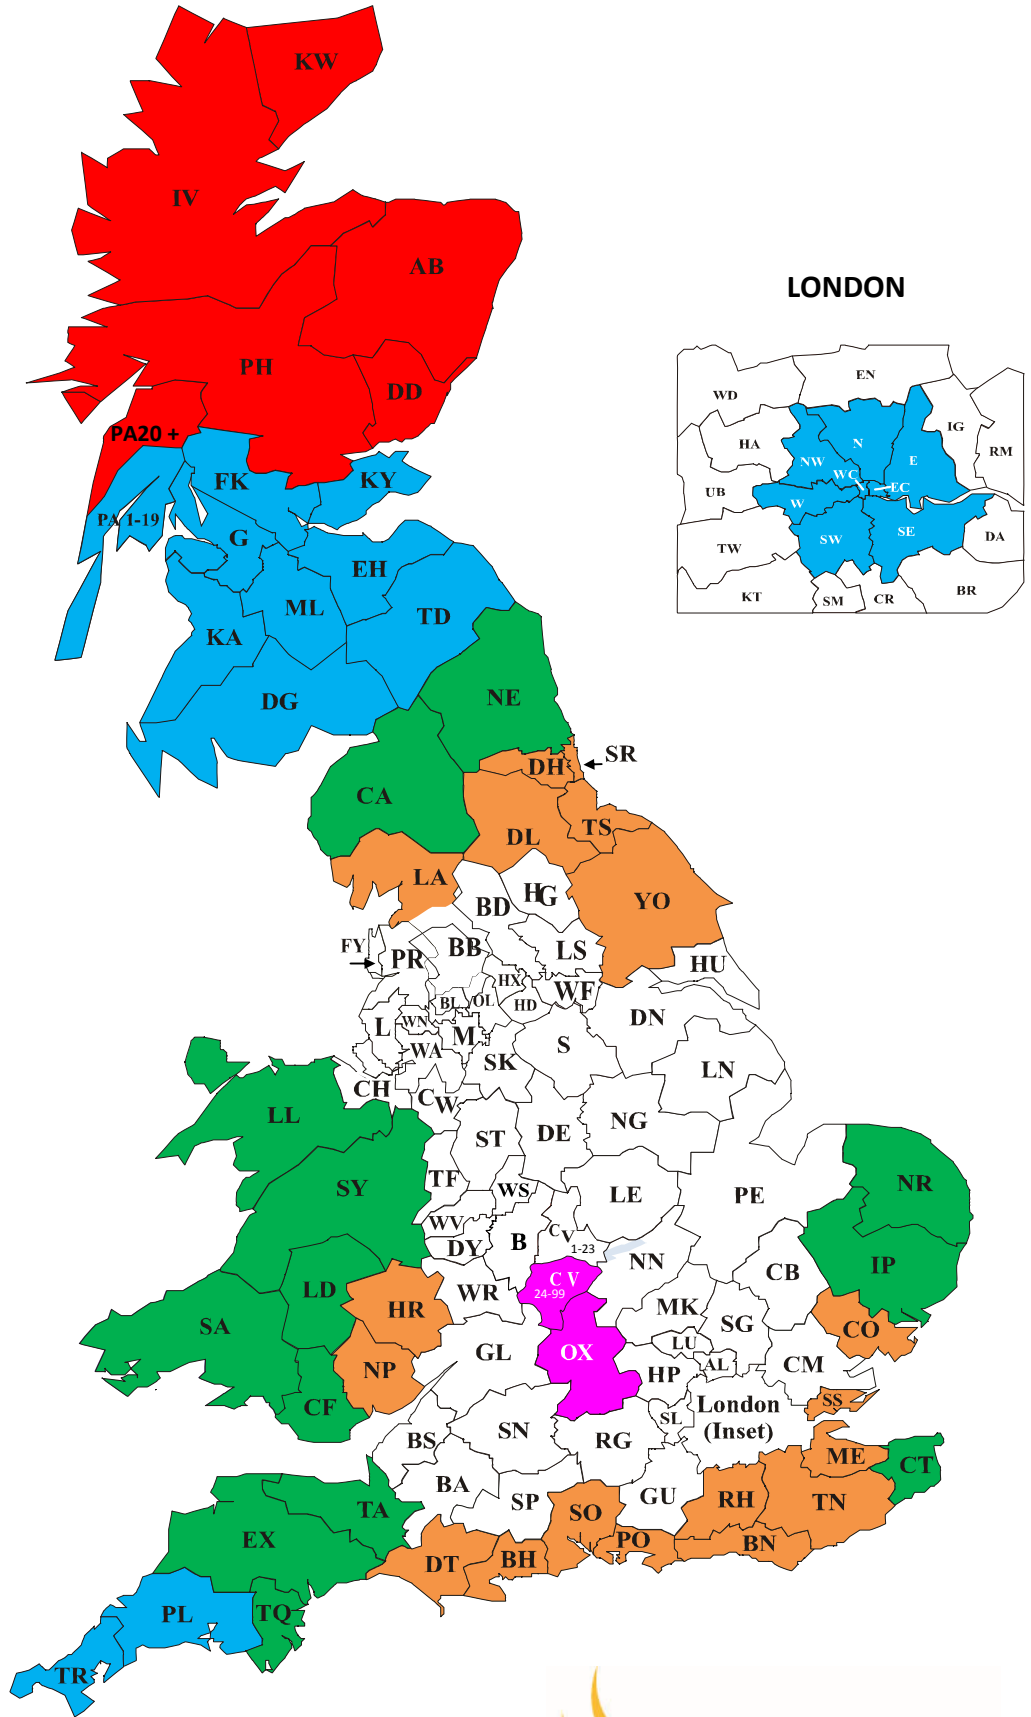

Zone 6

AB, DD, IV, KW, PA20+, PH